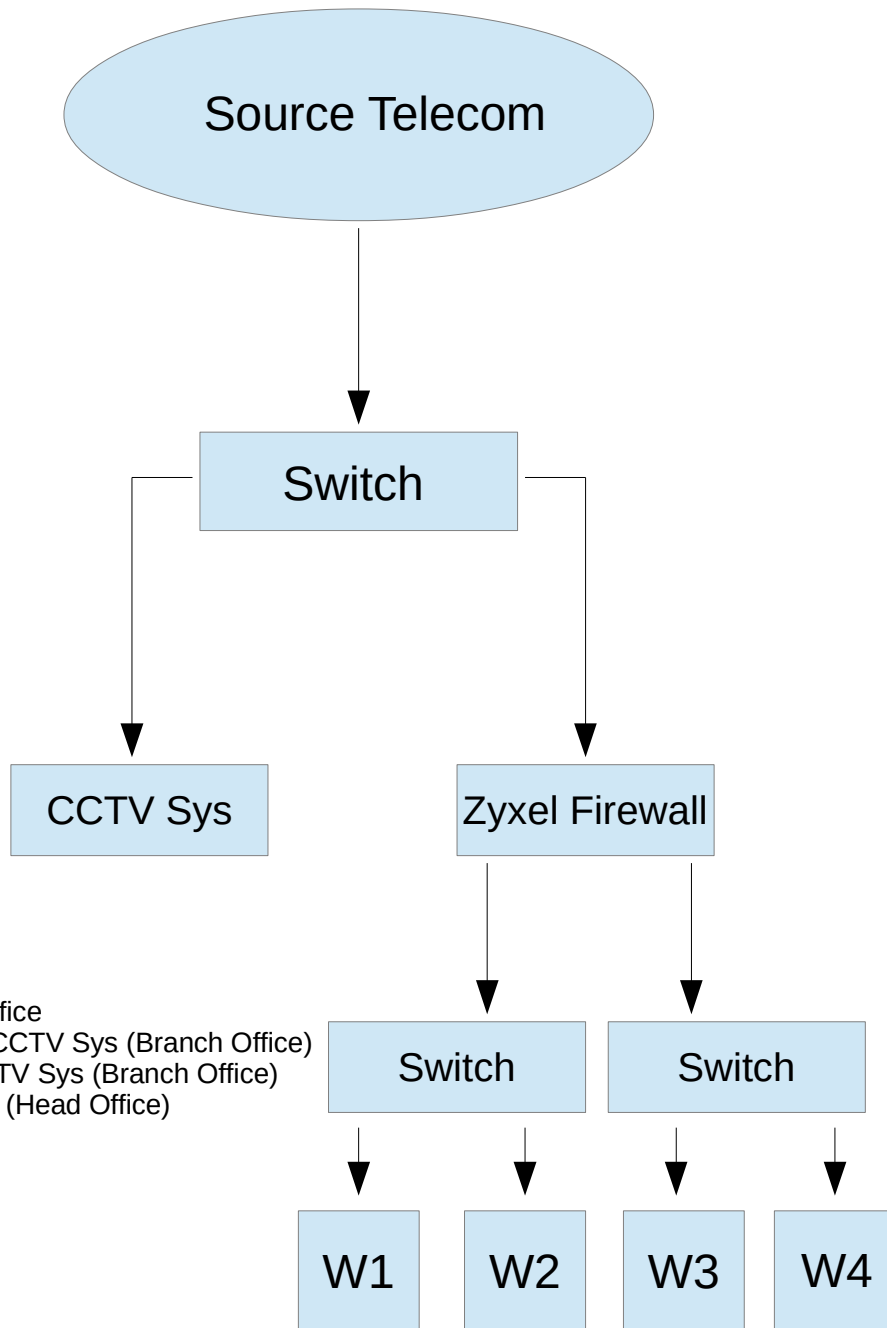

New Branch Office Network

Public IP Address

- 103.73.69.90 – Branch Office
- 103.73.69.91 – Wireless CCTV Sys (Branch Office)
- 103.73.69.92 – Wired CCTV Sys (Branch Office)
- 103.73.69.93 - CCTV Sys (Head Office)
- 103.73.69.94 – Vacant
- 103.73.69.95 – Vacant

Previous Branch Office Network